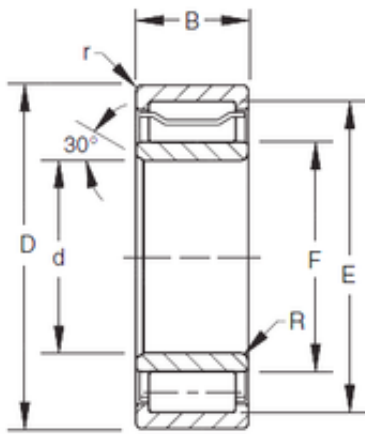

DUR/DOR F/E TIMKEN A-5228-WS
Cylindrical Roller Radial Bearing

Bearing No. A-5228-WS

Bore Diameter	140 mm
Outer Diameter	232 mm
d	140 mm
F	165 mm
D	250 mm
E	232 mm
B	82,55 mm
C	82,55 mm
R	4,8 mm
r	2,5 mm

A-5228-WS Bearing 2D drawings and 3D CAD models