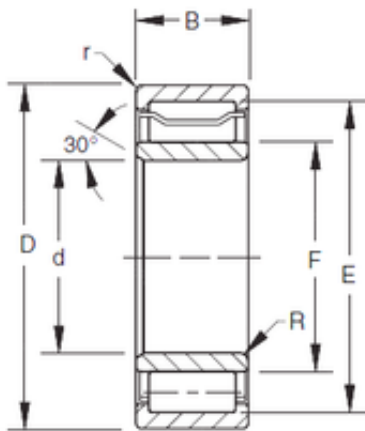

Width B TIMKEN A-5220-WS Cylindrical Roller Radial Bearing

Bearing No. A-5220-WS

A-5220-WS Bearing 2D drawings and 3D CAD models

Bore Diameter	100 mm
Outer Diameter	167 mm
d	100 mm
F	118 mm
D	180 mm
E	167 mm
B	60,325 mm
C	60,325 mm
R	4 mm
r	2 mm